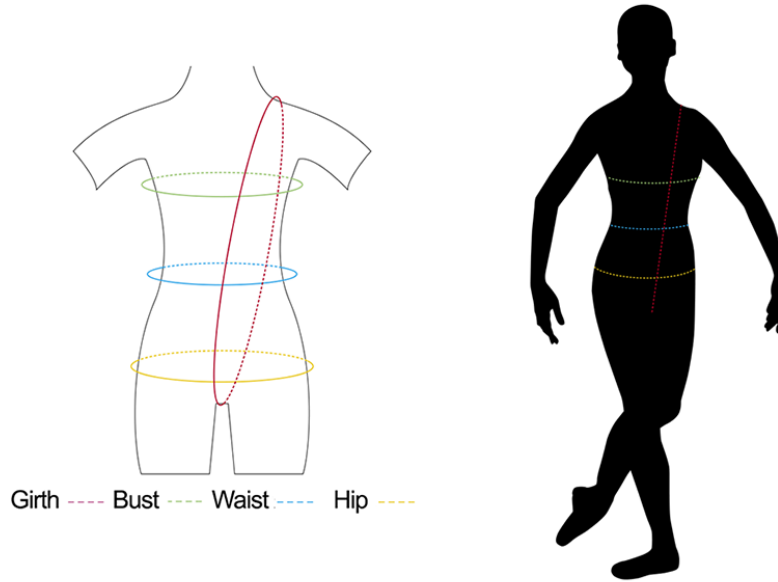

Please note sizing data is provided by Watercolour and should be used as a guide only.

Watercolour Fitting

	Bust	Waist	Hips
Child Medium/Large	26" - 30"	24" - 28"	28" - 32"
Adult Petite/Small	30" - 34"	22" - 26"	32" - 36"
Adult Medium/Large	34" - 39"	26" - 30"	36" - 42"
Adult Large/X-Large	39" - 43"	30" - 34"	42" - 44"
Adult 2X/3X	44" - 49"	35" - 40"	45" - 50"
Adult 4X/5X	50" - 55"	41" - 46"	51" - 56"

Watercolour Child Skirt Fitting

	Waist
Child X-Small/Small	20" - 23"
Child Intermediate/Medium	24" - 27"
Child Large/X-Large	28" - 31"

DanceSupplies.com - Name Brand Dance at Discount Prices!

www.dancesupplies.com • 800-90-DANCE • info@dancesupplies.com