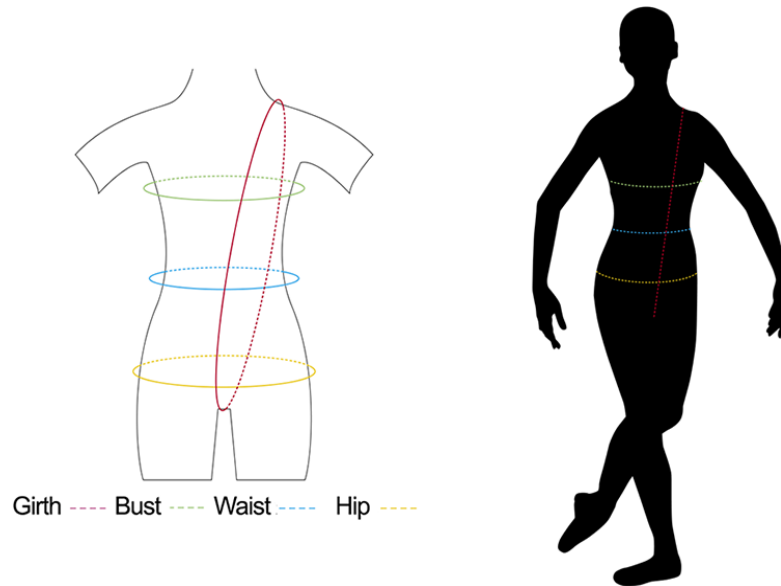

Please note sizing data is provided by Motionwear and should be used as a guide only.

Children's Bodywear

	Bust	Waist	Hips	Girth
X-Small (2-3)	19" - 20"	18" - 19"	19" - 20"	35" - 37"
Small (4-6)	20" - 21"	18" - 20"	20" - 21"	37" - 39"
Intermediate (6X-7)	22" - 24"	20" - 21"	23" - 25"	40" - 43"
Medium (8-10)	25" - 27"	21" - 23"	26" - 28"	44" - 48"
Large (12-14)	26" - 29"	23" - 25"	29" - 31"	49" - 52"

Adult Bodywear

	Bust	Waist	Hips	Girth
Petite	30" - 32"	23" - 25"	31" - 34"	51" - 54"
Small	30" - 33"	23" - 26"	33" - 35"	54" - 57"
Medium	34" - 37"	25" - 28"	35" - 38"	57" - 60"
Large	37" - 41"	28" - 32"	38" - 42"	61" - 64"
X-Large	41" - 43"	32" - 35"	42" - 45"	64" - 67"
1X	43" - 45"	36" - 39"	45" - 48"	67" - 70"
2X	45" - 48"	39" - 43"	48" - 51"	70" - 73"
3X	48" - 50"	43" - 46"	51" - 54"	73" - 76"