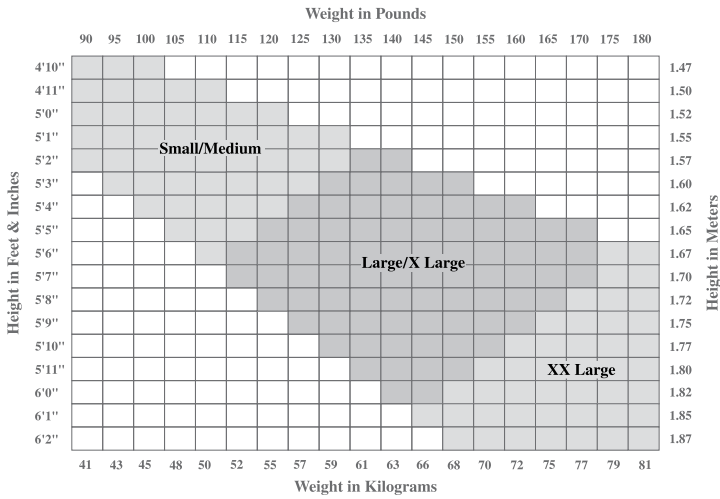

TIGHTS FIT GUIDE

Women's

- Ultra Soft
- Mesh
- Microfiber
- Professional Fishnet
- Studio Basics
- Studio Basics Fishnet

Women's

- Hold & Stretch*
- Ultra Shimmery
- Skating

Children's

- Hold & Stretch*
- Ultra Shimmery
- 100% Nylon
- Skating

Children's

- Ultra Soft
- Studio Basics
- Mesh
- Studio Basics Fishnet

Men's

Women's Plus Sizes

- Hold & Stretch* Plus

Size charts are for general fitting only and will vary according to tight products.