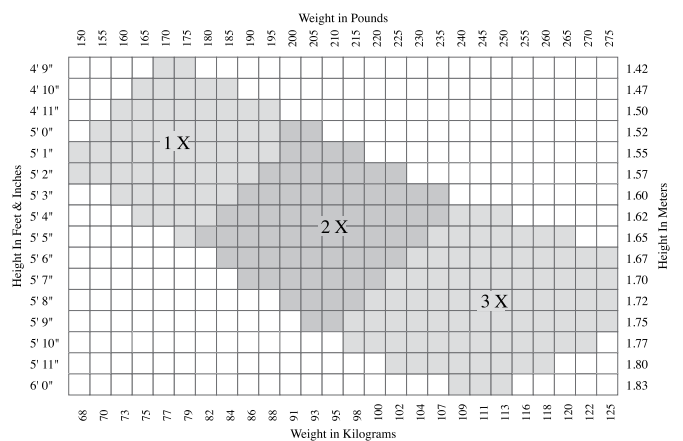

Children's

- Ultra Soft
- Studio Basics
- Mesh
- Studio Basics Fishnet

Men's

Women's Plus Sizes

- Hold & Stretch* Plus

Size charts are for general fitting only and will vary according to tight products.