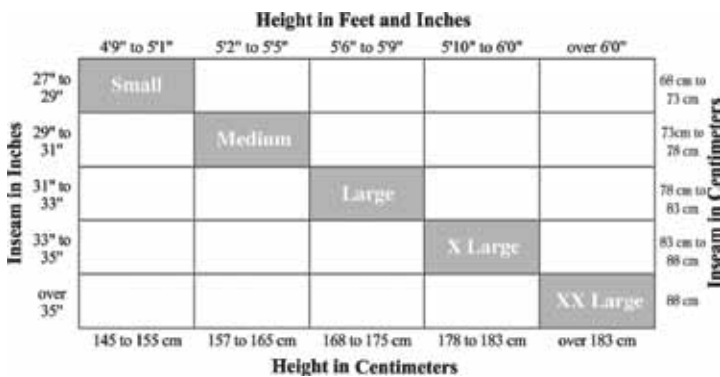

TIGHTS FIT GUIDE

Women's

- Ultra Soft
- Mesh
- Microfiber
- Professional Fishnet
- Studio Basics
- Studio Basics Fishnet

Women's

- Hold & Stretch*
- Ultra Shimmery
- Skating

Children's

- Hold & Stretch*
- Ultra Shimmery
- 100% Nylon
- Skating

Children's

- Ultra Soft
- Studio Basics
- Mesh
- Studio Basics Fishnet

Men's

Women's Plus Sizes

- Hold & Stretch* Plus

Size charts are for general fitting only and will vary according to tight products.