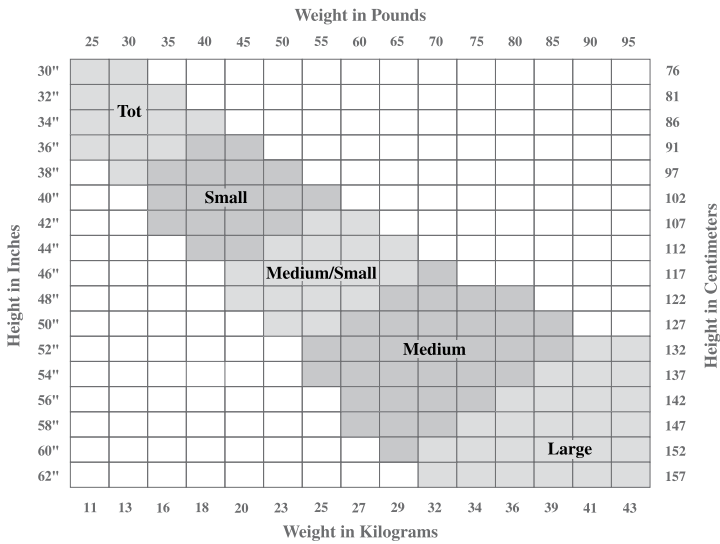

TIGHTS FIT GUIDE

Women's

- Ultra Soft
- Mesh
- Microfiber
- Professional Fishnet
- Studio Basics
- Studio Basics Fishnet

Women's

- Hold & Stretch*
- Ultra Shimmery
- Skating

Children's

- Hold & Stretch*
- Ultra Shimmery
- 100% Nylon
- Skating

Children's

- Ultra Soft
- Studio Basics
- Mesh
- Studio Basics Fishnet

Men's

Women's Plus Sizes

- Hold & Stretch* Plus

Size charts are for general fitting only and will vary according to tight products.