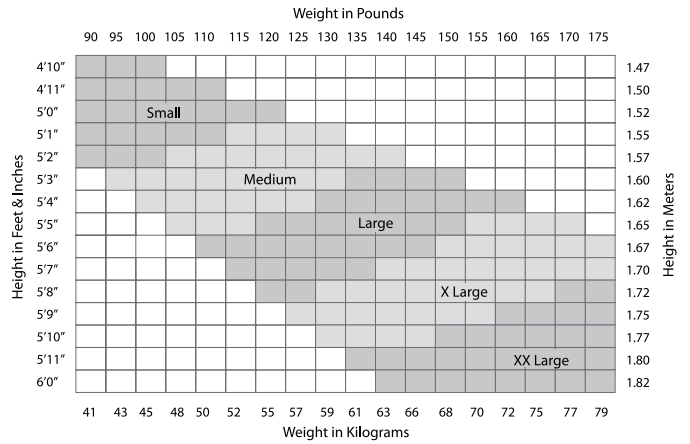

TIGHTS FIT GUIDE

Women's

- Ultra Soft
- Mesh
- Microfiber
- Professional Fishnet
- Studio Basics
- Studio Basics Fishnet

Women's

- Hold & Stretch*
- Ultra Shimmery
- Skating

Children's

- Hold & Stretch*
- Ultra Shimmery
- 100% Nylon
- Skating

Children's

- Ultra Soft
- Studio Basics
- Mesh
- Studio Basics Fishnet

Men's

Women's Plus Sizes

- Hold & Stretch* Plus

Size charts are for general fitting only and will vary according to tight products.