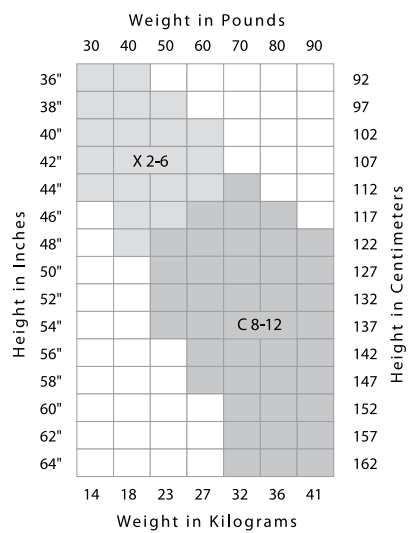

TIGHTS FIT GUIDE

Women's

- Ultra Soft
- Mesh
- Microfiber
- Professional Fishnet
- Studio Basics
- Studio Basics Fishnet

Women's

- Hold & Stretch*
- Ultra Shimmery
- Skating

Children's

- Hold & Stretch*
- Ultra Shimmery
- 100% Nylon
- Skating

Children's

- Ultra Soft
- Studio Basics
- Mesh
- Studio Basics Fishnet

Men's

Women's Plus Sizes

- Hold & Stretch* Plus

Size charts are for general fitting only and will vary according to tight products.