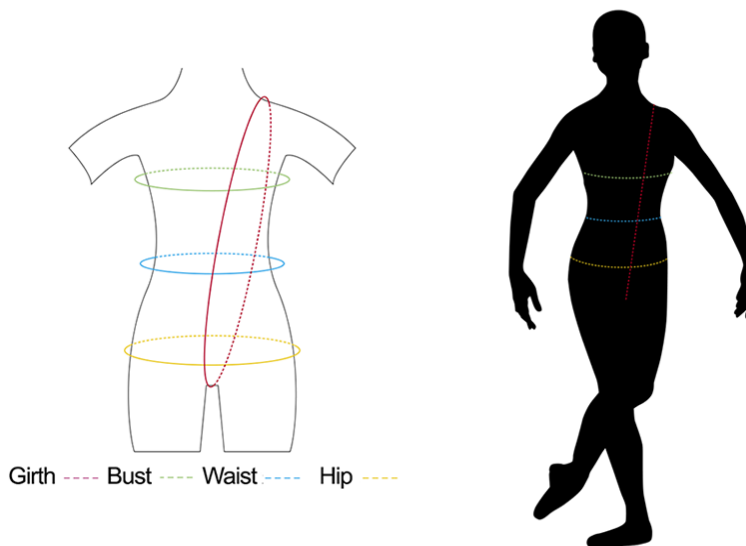

Please note sizing data is provided by Bloch and should be used as a guide only.

Women's Sizes

	Petite	Small	Medium	Large	X-Large
Bust	30" - 32"	32" - 34"	34" - 36"	36" - 38"	38" - 40"
Waist	22" - 24"	24" - 26"	26" - 28"	28" - 30"	30" - 32"
Hip	33" - 35"	35" - 37"	37" - 39"	39" - 41"	41" - 42"
Girth	55" - 57"	57" - 59"	59" - 61"	61" - 63"	63" - 65"
Inseam	30" - 34"	30" - 34"	30" - 34"	30" - 34"	30" - 34"

Children's Sizes

	2 - 4	4 - 6 (CHP)	6x - 7 (CHS)	8 - 10 (CHM)	12 (CHL)	14
Bust	20" - 21"	21" - 23"	23" - 25"	25" - 27"	27" - 29"	29" - 31"
Waist	18" - 19"	19" - 21"	21" - 22"	22" - 23"	23" - 25"	26" - 28"
Hip	21" - 23"	23" - 25"	25" - 27"	27" - 29"	29" - 31"	31" - 33"
Girth	32" - 35"	36" - 39"	40" - 43"	44" - 47"	48" - 51"	52" - 55"
Inseam	18" - 20"	20" - 22"	22" - 24"	24" - 26"	26" - 28"	28" - 30"

Men's Sizes

	X-Small	Small	Medium	Large	X-Large
Chest (Bust)	33" - 35"	35" - 37"	37" - 39"	39" - 41"	41" - 43"
Waist	26" - 28"	28" - 30"	30" - 32"	32" - 34"	34" - 36"
Inseam	31" - 35"	31" - 35"	31" - 35"	31" - 35"	31" - 35"