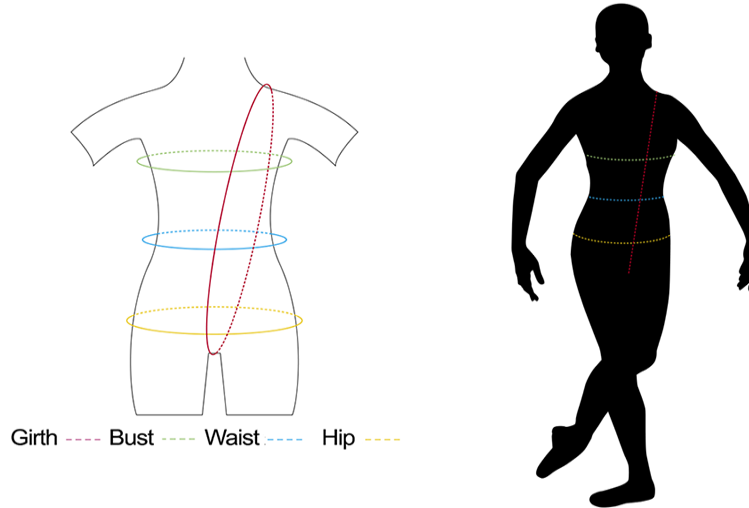

Please note sizing data is provided by Wear Moi and should be used as a guide only.

Women's Sizes

	X-Small	Small	Medium	Large	X-Large
Bust	30" - 32"	32" - 34"	34" - 36"	36" - 38"	38" - 40"
Waist	23" - 25"	24" - 26"	26" - 28"	28" - 30"	30" - 32"
Hip	33" - 35"	35" - 37"	37" - 39"	38" - 40"	39" - 41"
Girth	52" - 55"	55" - 58"	58" - 62"	62" - 65"	65" - 68"
Height	59" - 63"	61" - 65"	63" - 67"	65" - 69"	67" - 71"

Children's Sizes

	Age 2-4	Age 4-6	Age 6-8	Age 8-10	Age 10-12	Age 12-14
Bust	20" - 22"	21" - 23"	22" - 24"	25" - 27"	26" - 28"	28" - 30"
Waist	18" - 20"	19" - 21"	20" - 22"	21" - 23"	21" - 23"	22" - 24"
Hip	20" - 22"	22" - 24"	24" - 26"	26" - 28"	29" - 31"	31" - 33"
Girth	34" - 39"	38" - 41"	41" - 45"	45" - 49"	48" - 51"	50" - 53"
Height	37" - 41"	39" - 45"	43" - 49"	47" - 53"	51" - 57"	55" - 61"