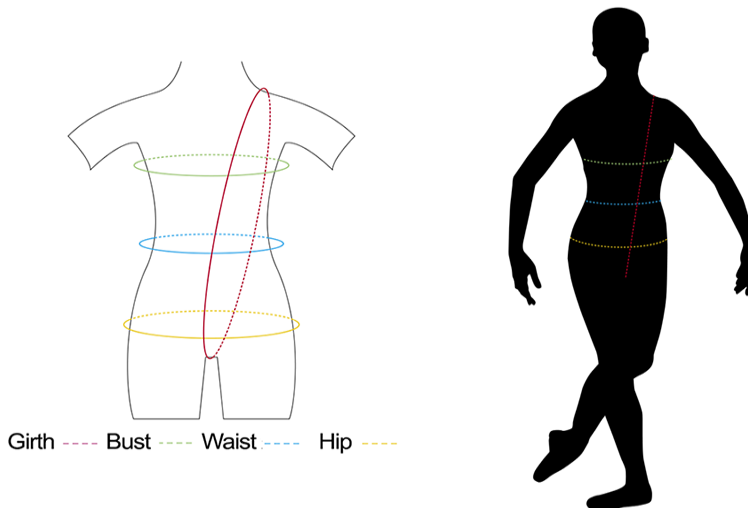

Please note sizing data is provided by Nikolay and should be used as a guide only.

Ladies Sizes

	XX-Small	X-Small	Small	Medium	Large	X-Large
Height	5'2"	5'4"	5'6" - 5'7"	5'6" - 5'7"	5'6" - 5'7"	5'6" - 5'7"
Bust	30" - 31.5"	32" - 33"	33.5" - 35"	35" - 36"	36.5" - 38"	38" - 39.5"
Waist	24" - 24.5"	24.5" - 25"	25.5" - 27"	27" - 28.5"	28.5" - 29.5"	29.5" - 31.5"
Hip	34" - 34.5"	35" - 36"	36.5" - 38"	38" - 39.5"	40" - 41"	41.5" - 42.5"

Children's Sizes

	5-6 Y	6-7 Y	8-9 Y	9-10 Y	10-11 Y	12-13 Y
Height	3'9" - 4'1"	4'2"	4'5"	4'7"	4'9"	5'0"
Bust	22"	22.5" - 23.5"	24" - 25"	25.5" - 27"	27" - 28"	28.5" - 30"
Waist	20.5"	21" - 21.5"	21.5" - 22.5"	23"	23.5"	24"
Hip	25"	25.5" - 27"	27" - 28.5"	28.5" - 30"	30.5" - 32"	32.5" - 33.5"