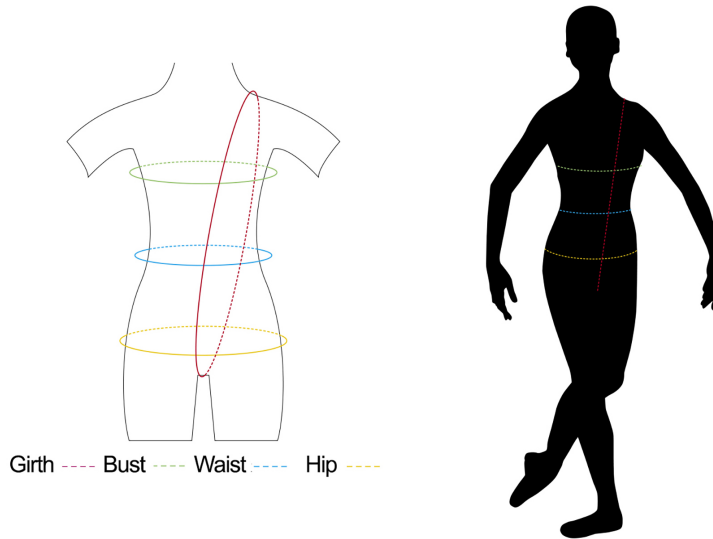

Please note sizing data is provided by Gaynor Minden and should be used as a guide only.

Leotards

	Bust	Waist	Hips	Weight	Girth
Junior	25" - 29"	21" - 23"	29" - 31"	70 - 90 lbs	50" - 53"
Petite	29" - 31"	22" - 24"	31" - 33"	85 - 105 lbs	51" - 55"
Small	31" - 33"	23" - 26"	33" - 36"	95 - 125 lbs	54" - 59"
Medium	32" - 35"	25" - 28"	35" - 38"	115 - 145 lbs	58" - 62"
Large	34" - 37"	27" - 30"	35" - 40"	135 - 165 lbs	61" - 64"

Tights

	Height	Weight
Small	64" & under	90 - 120 lbs
Medium	61" - 68"	105 - 145 lbs
Large	64" - 71"	125 - 160 lbs
X-Large	65" - 72"	140 - 170 lbs