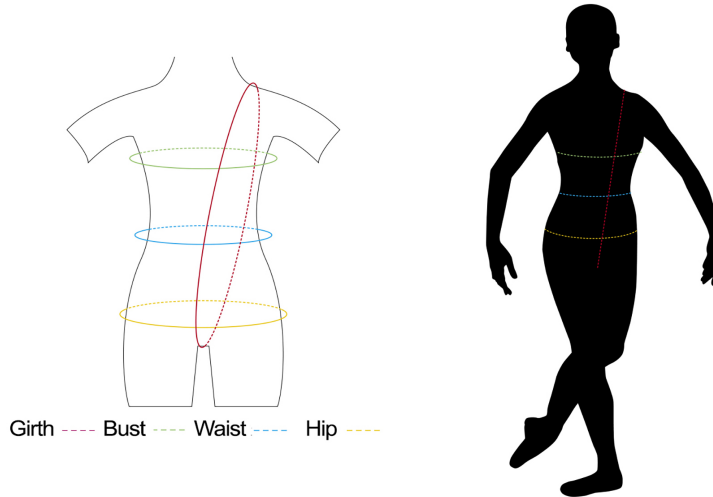

Please note sizing data is provided by Gaynor Minden and should be used as a guide only.

Leotards

	Bust	Waist	Hips	Girth	Height
X-Small (2-4)	19" - 21"	17" - 20"	20" - 23"	32" - 36"	39" - 43"
Small (4-6)	21" - 23"	19" - 22"	22" - 25"	36" - 40"	43" - 47"
Intermediate (6x-7)	23" - 25"	21" - 24"	24" - 27"	40" - 44"	45" - 50"
Medium (8-10)	25" - 27"	22" - 25"	26" - 29"	44" - 48"	50" - 55"
Large (10-12)	27" - 29"	24" - 27"	28" - 31"	48" - 52"	55" - 58"

Tights

	Height	Weight
Small	32" - 45"	30 - 50 lbs
Medium	40" - 52"	45 - 70 lbs
Large	50" - 62"	65 - 90 lbs

DanceSupplies.com - Name Brand Dance at Discount Prices!

www.dancesupplies.com • 800-90-DANCE • info@dancesupplies.com