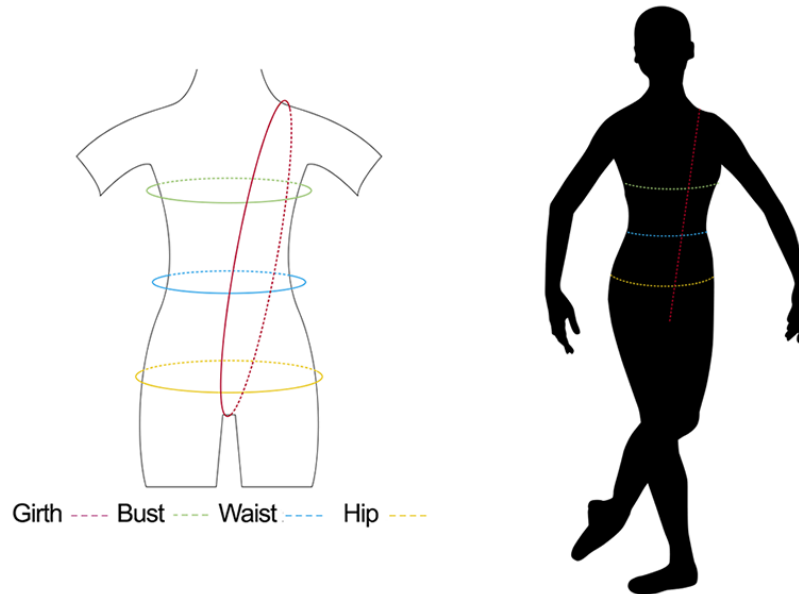

Please note sizing data is provided by En Pointe and should be used as a guide only.

**Children's Bodywear**

	Bust	Waist	Hips	Girth
Toddler (2-4)	20" - 21"	19" - 20"	21" - 23"	35" - 38"
Small (4-6)	22" - 23"	21" - 22"	23" - 25"	39" - 42"
Intermediate (6-8)	24" - 25"	21" - 23"	25" - 27"	43" - 46"
Medium (8-10)	26" - 28"	23" - 25"	27" - 29"	47" - 50"
Large (12-14)	29" - 31"	26" - 28"	30" - 32"	50" - 53"

**Adult Bodywear**

	Bust	Waist	Hips
X-Small (2-4)	30" - 32"	22" - 24"	32" - 34"
Small (4-6)	32" - 34"	24" - 26"	35" - 37"
Medium (8-10)	34" - 36"	26" - 28"	37" - 39"
Large (10-12)	36" - 38"	28" - 30"	39" - 41"
X-Large (14-16)	39" - 41"	31" - 33"	41" - 43"