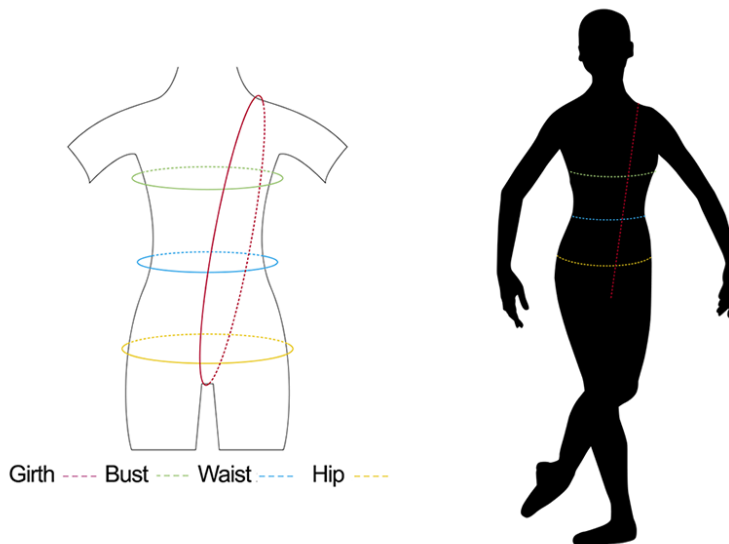

Please note sizing data is provided by Body Wrappers and should be used as a guide only.

Women's Sizes

	X-Small	Small	Medium	Large	X-Large
Bust	28" - 31"	32" - 34"	35" - 37"	38" - 40"	41" - 43"
Waist	20" - 22"	23" - 25"	26" - 28"	29" - 31"	32" - 34"
Hip	30" - 32"	33" - 35"	36" - 38"	39" - 41"	42" - 44"
Girth	55" - 57"	57" - 59"	59" - 61"	61" - 63"	63" - 65"
Height	58" - 63"	60" - 65"	61" - 68"	63" - 70"	64" - 70"

Women's Plus Sizes

	2X	3X	4X	5X	6X
Bust	44" - 46"	47" - 49"	50" - 52"	53" - 55"	56" - 58"
Waist	35" - 37"	38" - 40"	41" - 43"	43" - 46"	47" - 49"
Hip	45" - 47"	48" - 50"	51" - 53"	54" - 56"	57" - 59"
Girth	65" - 67"	67" - 69"	70" - 72"	73" - 75"	76" - 78"
Height	64" - 70"	64" - 70"	64" - 70"	64" - 72"	64" - 72"

Girls' Sizes

	4-6	6X-7	8-10	12-14	Preteen
Bust	24"	26"	27.5"	30.5"	31.5"
Waist	22"	23"	24"	26"	25"
Hip	24"	27"	29"	32"	33"
Girth	41"	45"	47"	51"	54.5"
Height	44"	49"	53"	58"	60"