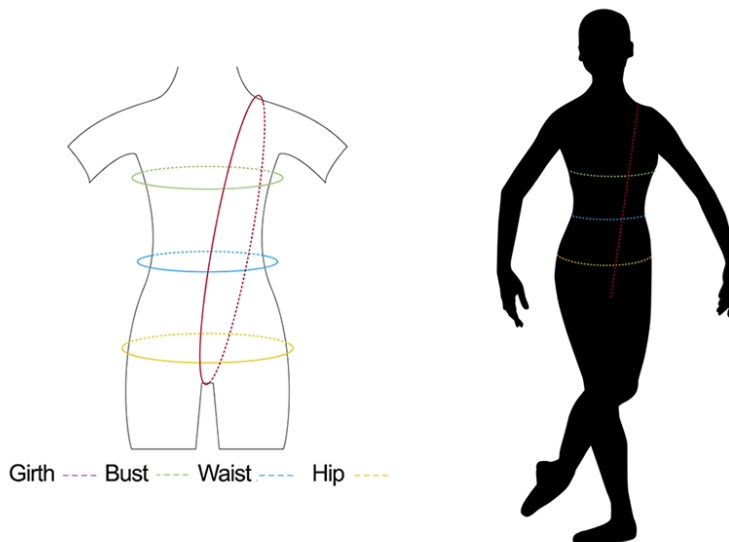

Please note sizing data is provided by Body Wrappers and should be used as a guide only.

Women's Sizes

	X-Small	Small	Medium	Large	X-Large
Bust	28" - 31"	32" - 34"	35" - 37"	38" - 40"	41" - 43"
Waist	20" - 22"	23" - 25"	26" - 28"	29" - 31"	32" - 34"
Hip	30" - 32"	33" - 35"	36" - 38"	39" - 41"	42" - 44"
Girth	55" - 57"	57" - 59"	59" - 61"	61" - 63"	63" - 65"
Height	58" - 63"	60" - 65"	61" - 68"	63" - 70"	64" - 70"

Women's Plus Sizes

	2X	3X	4X	5X	6X
Bust	44" - 46"	47" - 49"	50" - 52"	53" - 55"	56" - 58"
Waist	35" - 37"	38" - 40"	41" - 43"	43" - 46"	47" - 49"
Hip	45" - 47"	48" - 50"	51" - 53"	54" - 56"	57" - 59"
Girth	65" - 67"	67" - 69"	70" - 72"	73" - 75"	76" - 78"
Height	64" - 70"	64" - 70"	64" - 70"	64" - 72"	64" - 72"

Girls' Sizes

	4-6	6X-7	8-10	12-14	Preteen
Bust	24"	26"	27.5"	30.5"	31.5"
Waist	22"	23"	24"	26"	25"
Hip	24"	27"	29"	32"	33"
Girth	41"	45"	47"	51"	54.5"
Height	44"	49"	53"	58"	60"