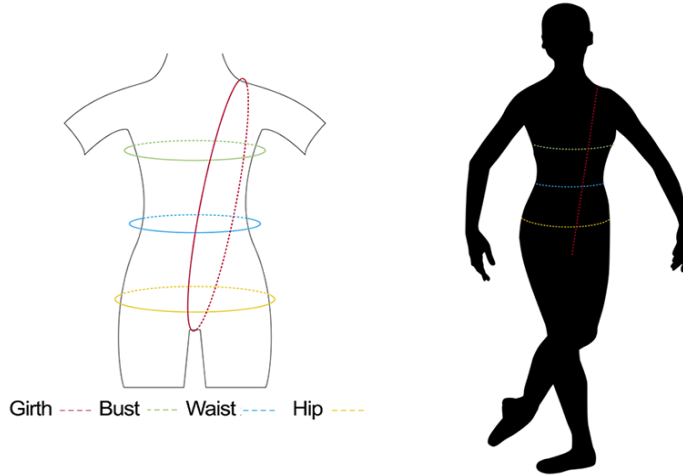

Please note sizing data is provided by Ballet Rosa and should be used as a guide only.

Women's Bodywear and Tops

	36	38	40	42	44	46	48
Bust	32" - 34"	34" - 36"	34" - 36"	36" - 38"	38" - 40"	40" - 42"	44" - 46"
Waist	24" - 25"	25" - 26"	27" - 28"	29" - 31"	31" - 32"	33" - 34"	35" - 37"
Hips	34" - 36"	36" - 38"	38" - 40"	40" - 42"	42" - 44"	44" - 46"	46" - 48"

Girls' Bodywear and Tops

	4	6	8	10	12
Height	3'2" - 3'5"	3'5" - 3'10"	3'10" - 4'2"	4'3" - 4'7"	4'8" - 5'

General Size Conversions

Ballet Rosa Size	U.S. Size
36	6
38	8
40	10
42	12
44	14
46	16
48	18

DanceSupplies.com - Name Brand Dance at Discount Prices!