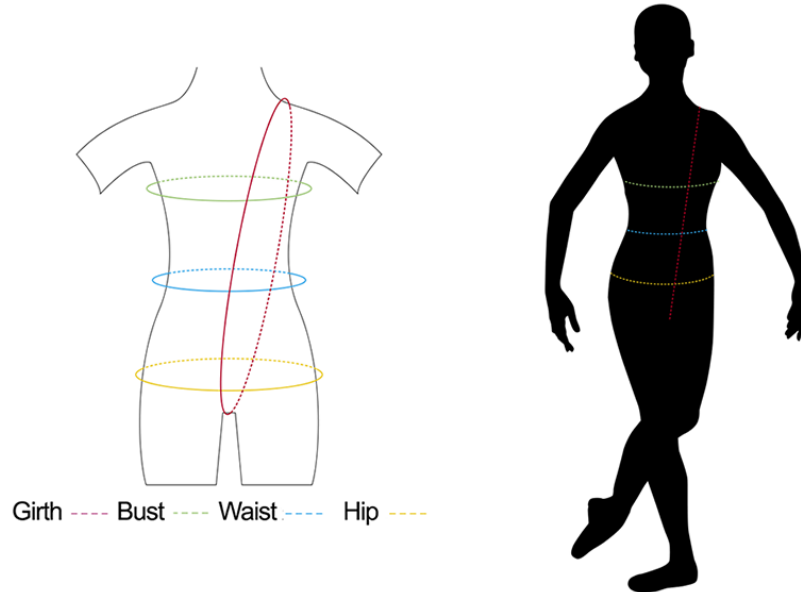

Please note sizing data is provided by BP Dancewear and should be used as a guide only.

Children's Bodywear

	Bust	Waist	Hips	Girth
X-Small	20" - 22"	19" - 21"	20" - 22"	35" - 38"
Small	22" - 25"	21" - 22"	22" - 25"	38" - 43"
Intermediate	25" - 27"	22" - 23"	24" - 27"	42" - 45"
Medium	26" - 29"	23" - 24"	26" - 30"	44" - 48"
Large	29" - 32"	25" - 26"	31" - 34"	49" - 55"

Adult Bodywear

	Bust	Waist	Hips	Girth
X-Small (2-4)	30" - 32"	22" - 24"	32" - 34"	54" - 56"
Small (4-6)	33" - 34"	25" - 27"	34" - 35"	56" - 58"
Medium (8-10)	35" - 36"	28" - 29"	36" - 37"	58" - 60"
Large (10-12)	37" - 38"	29" - 30"	38" - 39"	60" - 62"
X-Large (14-16)	39" - 40"	31" - 32"	40" - 41"	62" - 64"