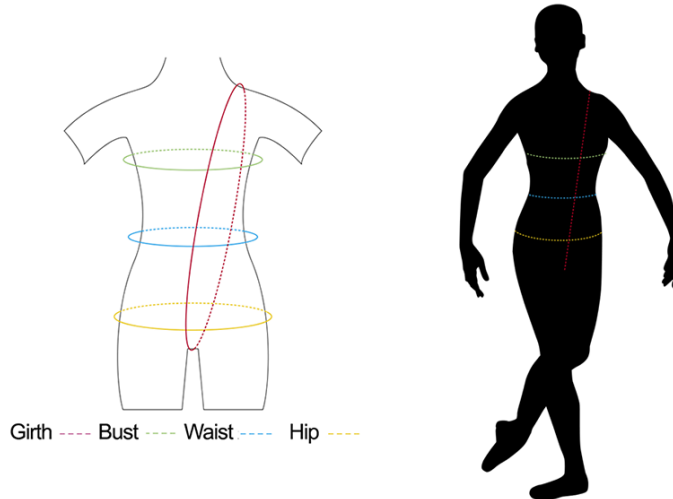

Please note sizing data is provided by Ainsliewear and should be used as a guide only.

Women's Bodywear and Tops

	Petite	Small	Medium	Large	X-Large
Height	4'11" - 5'2"	5'1" - 5'4"	5'4" - 5'8"	5'7" - 5'9"	5'8" - 5'11"
Weight	90 - 100 lbs	98 - 120 lbs	110 - 135 lbs	120 - 150 lbs	135 - 150 lbs
Bust	28" - 30"	28" - 33"	31" - 35"	34" - 36"	35" - 40"
Waist	24" - 26"	24" - 27"	26" - 29"	28" - 31"	30" - 35"
Hip	30" - 33"	32" - 35"	34" - 39"	36" - 41"	40" - 45"
Girth	50" - 52"	52" - 56"	55" - 60"	59" - 64"	61" - 63"

Women's Bottoms

	Petite	Small	Medium	Large	X-Large
Waist	22" - 24"	23" - 27"	26" - 30"	29" - 34"	33" - 38"

Girls' Bodywear and Tops

	Small	Medium	Large	X-Large	X-Large/Teen
Approximate Age	6 - 10 yrs	8 - 10 yrs	10 - 12 yrs	12 - 14 yrs	12 - 14 yrs
Height	4'1" - 4'3"	4'3" - 4'6"	4'6" - 4'10"	4'10" - 5'	5' - 5'2"
Weight	50 - 60 lbs	55 - 65 lbs	65 - 80 lbs	70 - 85 lbs	85 - 95 lbs
Bust	22" - 25"	25" - 27"	27" - 29"	28" - 30"	28" - 30"
Waist	20" - 22"	22" - 25"	25" - 27"	25" - 28"	25" - 28"
Hip	24" - 27"	26" - 29"	28" - 31"	29" - 32"	29" - 32"
Girth	42" - 44"	44" - 47"	47" - 50"	50" - 52"	52" - 54 1/2"

Girls' Bottoms

	X-Small	Small	Medium	Large	X-Large
Waist	20" - 24"	21" - 25"	22" - 26"	23" - 27"	24" - 28"